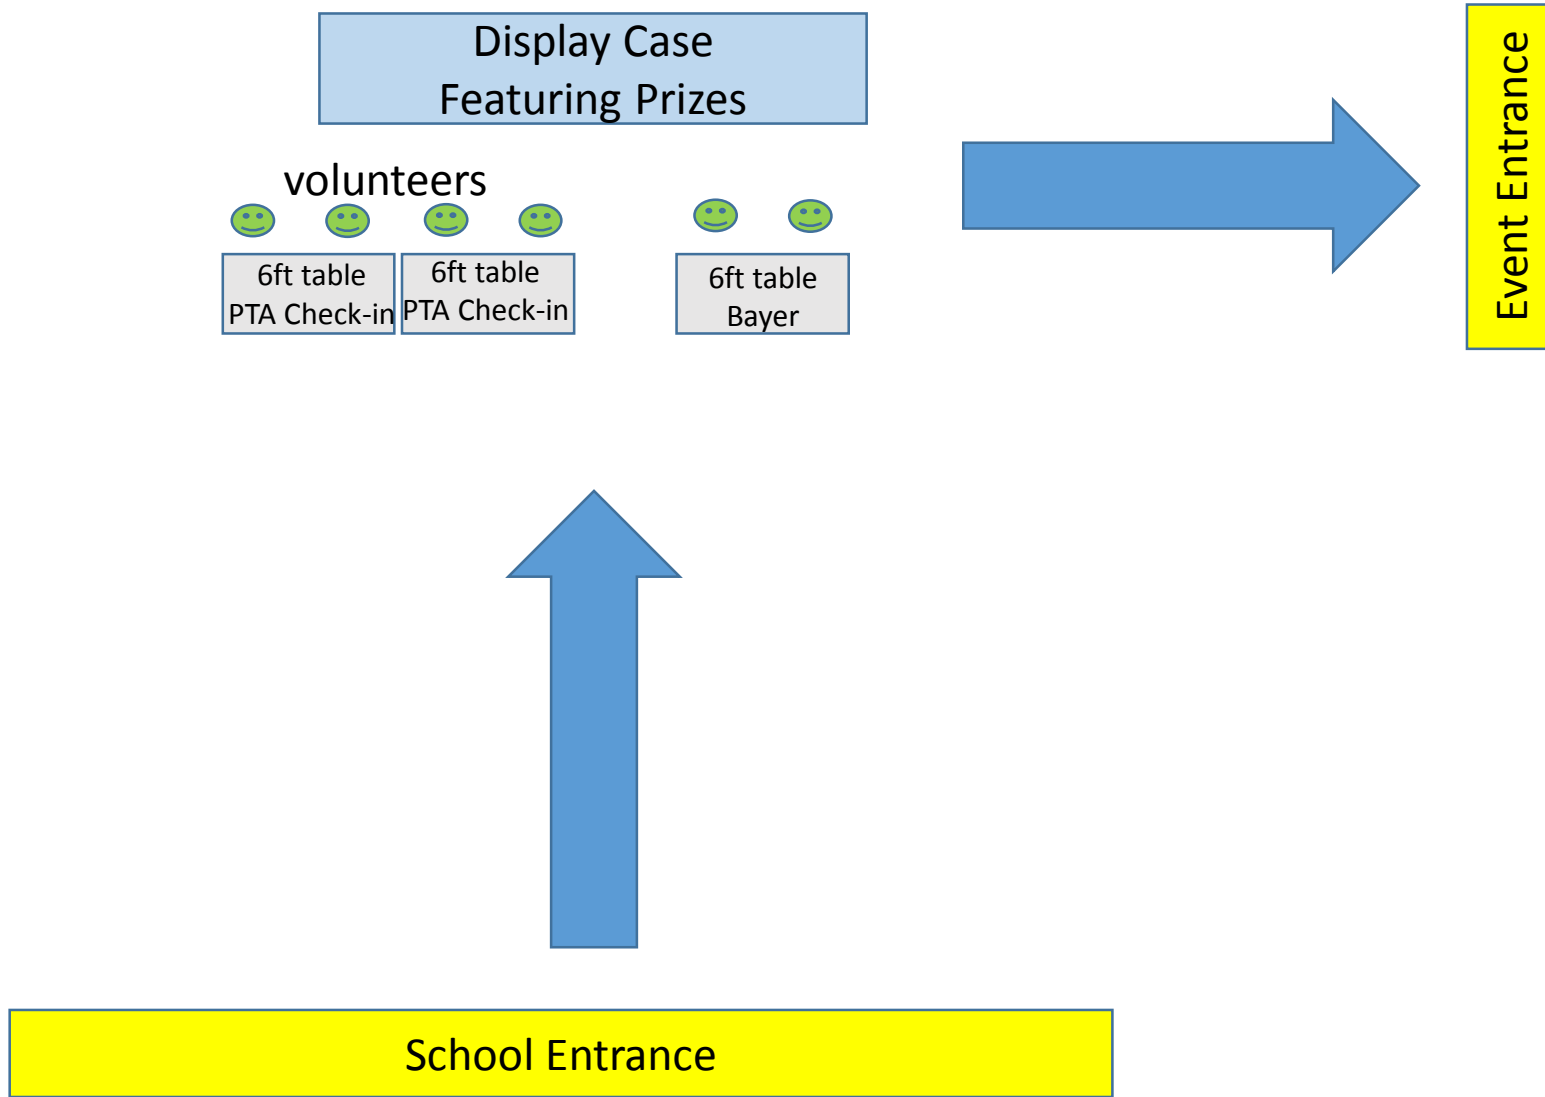

STEM + FAMILIES SCIENCE FESTIVAL SETUP - LOBBY

6:30 Dinner, 7-8 Science Activities

STEM + FAMILIES SCIENCE NIGHT SETUP - CAFETERIA

~~Door (Blocked)~~

Event Exit

Cafeteria Line (Dinner Served in Line)

volunteer 

volunteer 

Exhibit Table

volunteer 

Eating Area

volunteer 

volunteer 

Yellow masking tape

Survey Table

volunteer 

volunteer 

volunteer 

volunteer 

volunteer 

Prize Table

volunteer 

volunteer 

Stations

volunteer 

volunteer 

volunteer 

volunteer 

Event Entrance

Microphone for Delivery of Welcoming Remarks

* Not to scale