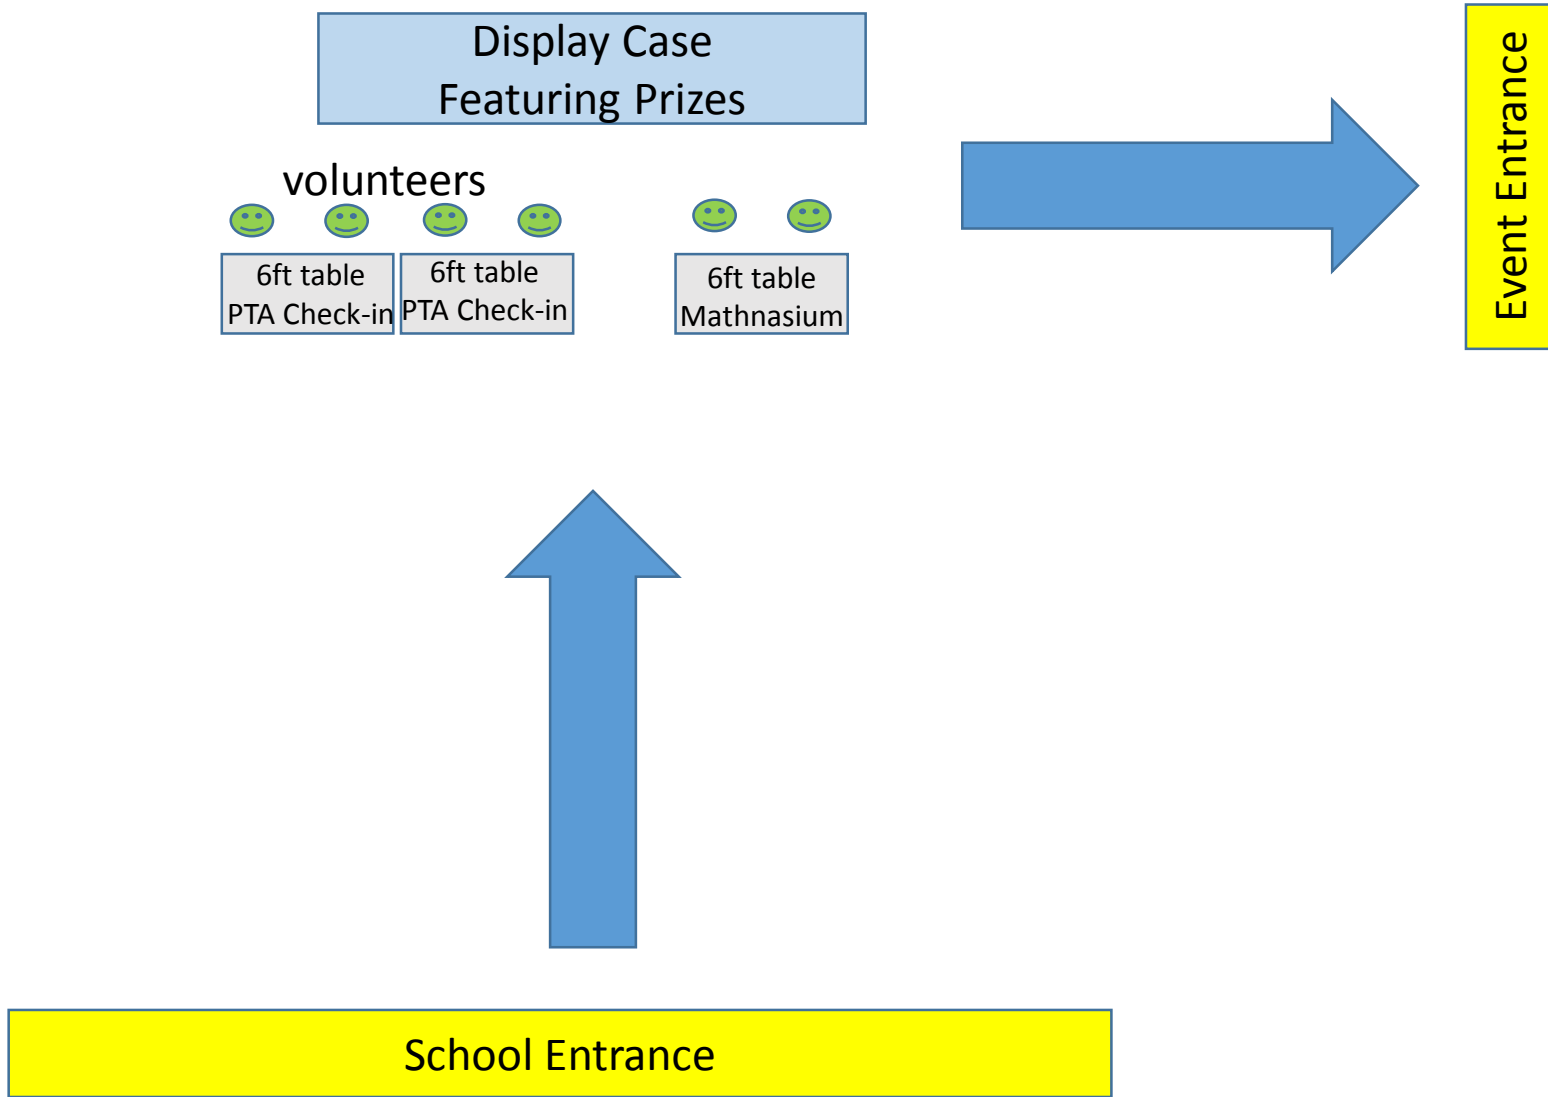

# STEM+ FAMILY MATH NIGHT SETUP – HMES LOBBY

TUESDAY, JUNE 6

6:30 Dinner, 7-8 Math Games

# STEM+ FAMILY MATH NIGHT SETUP – HMES CAFETERIA

~~Door (Blocked)~~

Event Exit

## Cafeteria Line (Dinner Served in Line)

volunteer 

volunteer 

6ft table  
Surveys

volunteer 

volunteer 

## Eating Area

volunteer 

Yellow masking tape

6ft table  
Math Wheel

volunteer 

volunteer 

volunteer 

volunteer 