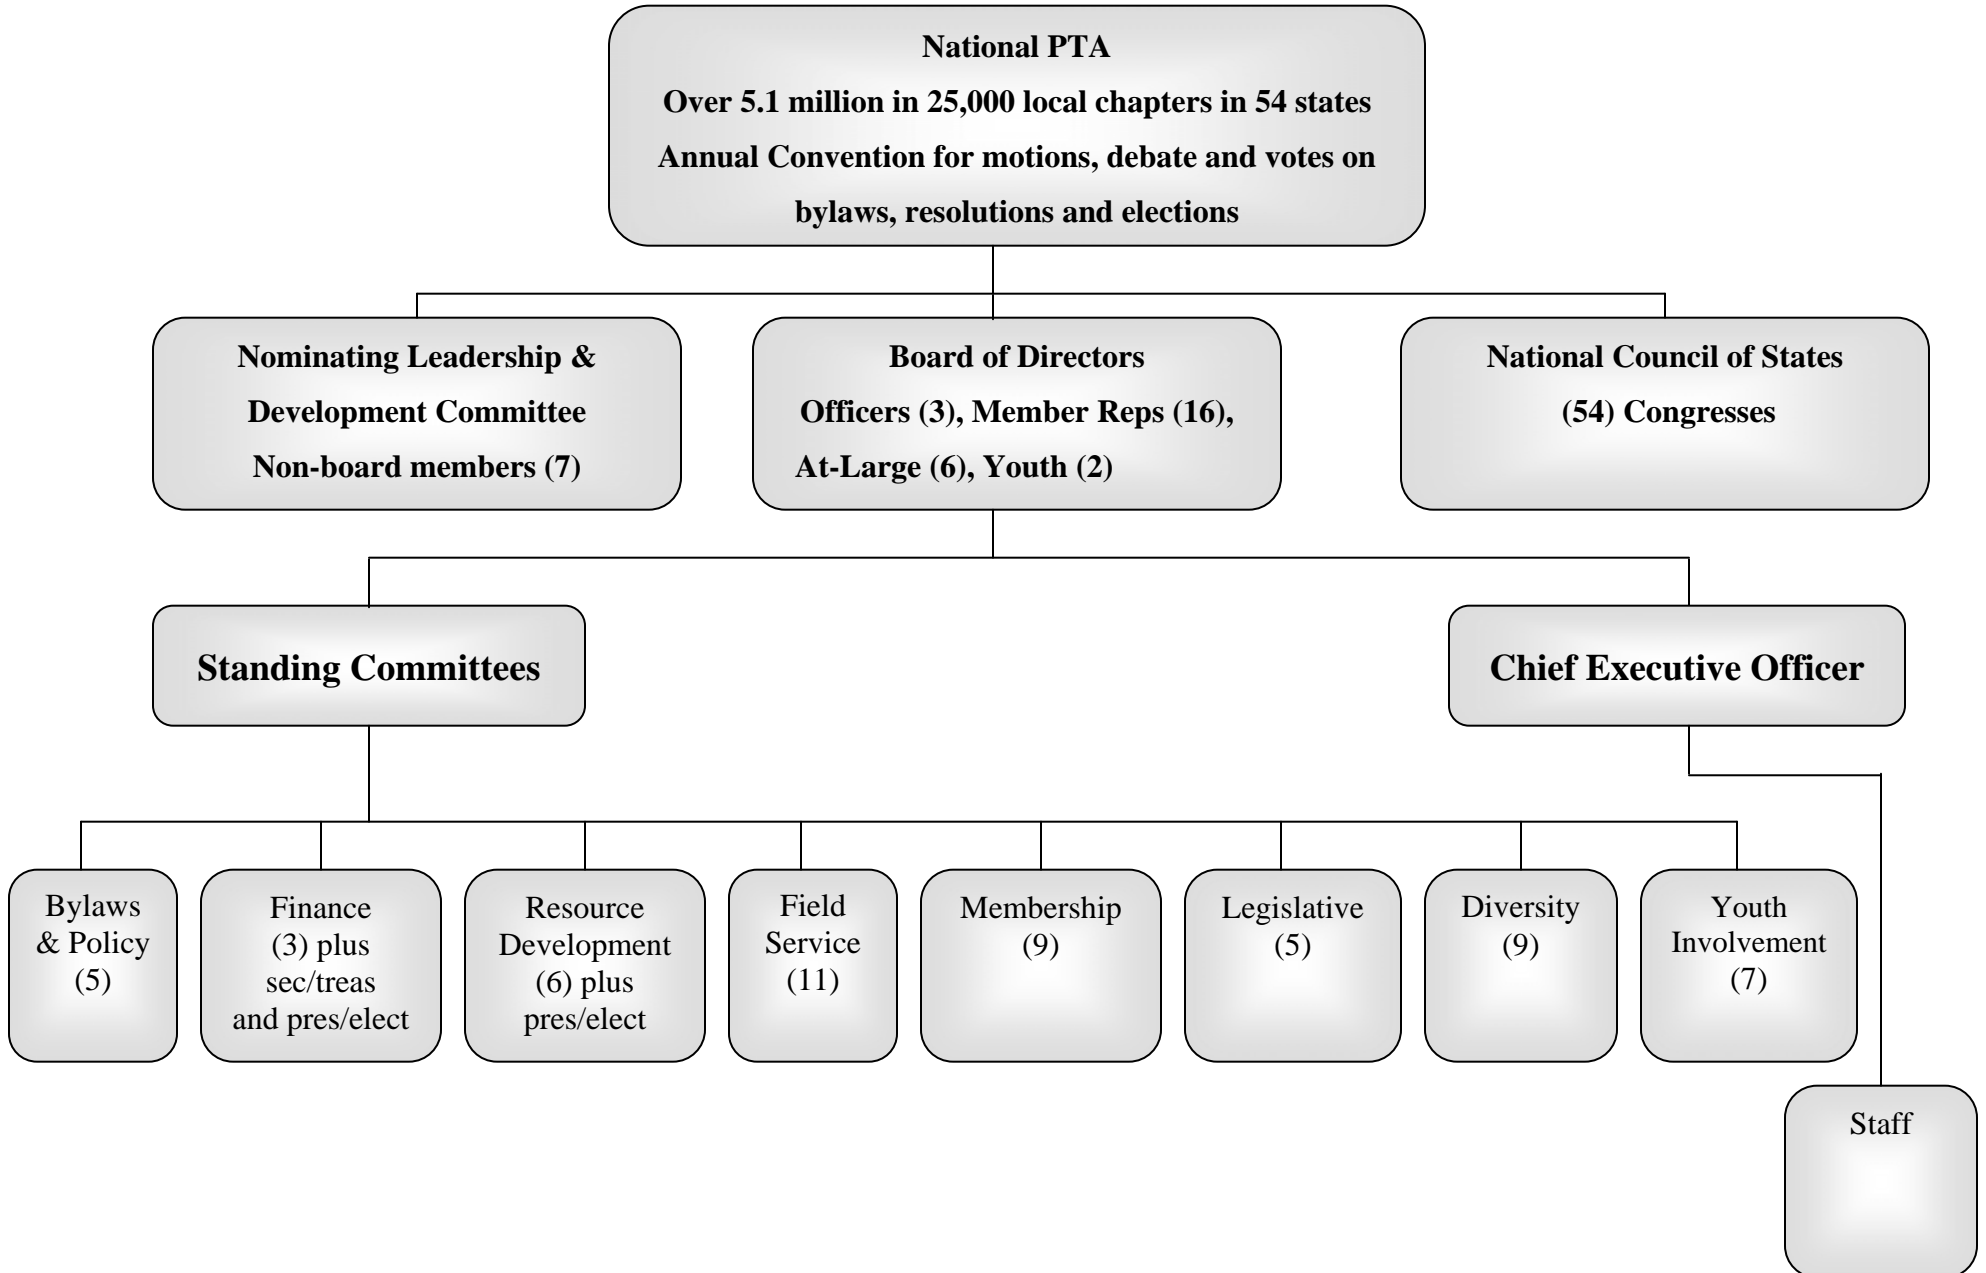

National PTA Structure

Filename: 1d-NPTA STRUCTURE CHART.doc
Directory: S:\Chicago Old Share\BOARD HANDBOOK
DOCUMENTS
Template: C:\Documents and Settings\cdonaldson\Application
Data\Microsoft\Templates\Normal.dot
Title: National PTA Structure
Subject:
Author: Tomeka Gross
Keywords:
Comments:
Creation Date: 7/24/2008 10:23:00 AM
Change Number: 2
Last Saved On: 7/24/2008 10:23:00 AM
Last Saved By: Barb Sargent
Total Editing Time: 0 Minutes
Last Printed On: 8/12/2008 11:36:00 AM
As of Last Complete Printing
Number of Pages: 1
Number of Words: 16 (approx.)
Number of Characters: 95 (approx.)